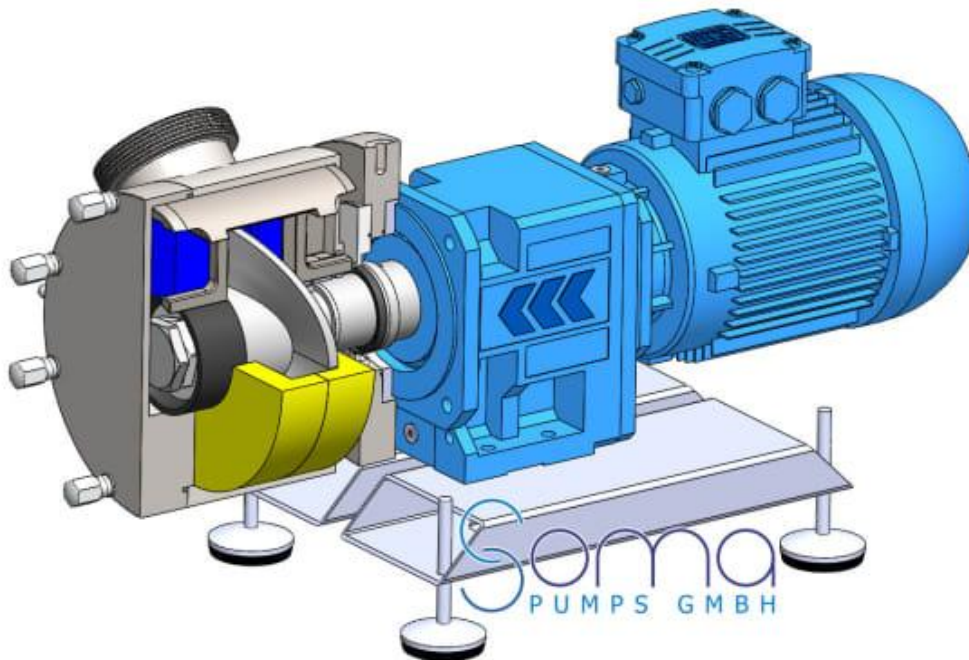

TAPFLO Benelux BV became the exclusive distributor for SOMA Pumps GmbH

SOMA Pumps GmbH (www.soma-pumps.de) has decided to appoint TAPFLO Benelux BV to be their exclusive channel partner for the Netherlands, effective from the 11th of February, 2019.