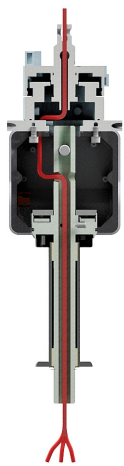

Liftronic® Easy-6

Лучший выбор

Повышенное
удобство
использования

повышенная
универсальность

Лёгкость в
обслуживании

Широкая
возможность
настройки

Сниженная
стоимость
обслуживания

Liftronic® Easy-6

The Human Arm Extension

Simple electrical and pneumatic connections

for your own tools. Connection points already in the toolhead.

Trouble Free cables installation

Electrical and pneumatic cables for your custom gripping device pass through the handle support giving a snag-free installation.

Quick change of touch sensitive handle

by means of a single screw.

USB-PC connectivity

For easier communication with the manipulator via a PC.

Touch panel user interface

User friendly and intuitive interface for the visualisation and setting of all operational parameters.

“Float Mode” button

Enhanced safety

If you add your own custom gripping device you can easily implement safety functions by means of our **I-Connect interface module** (optional item).

Easy to Upgrade

Designed to accept controls for your own gripping tools...